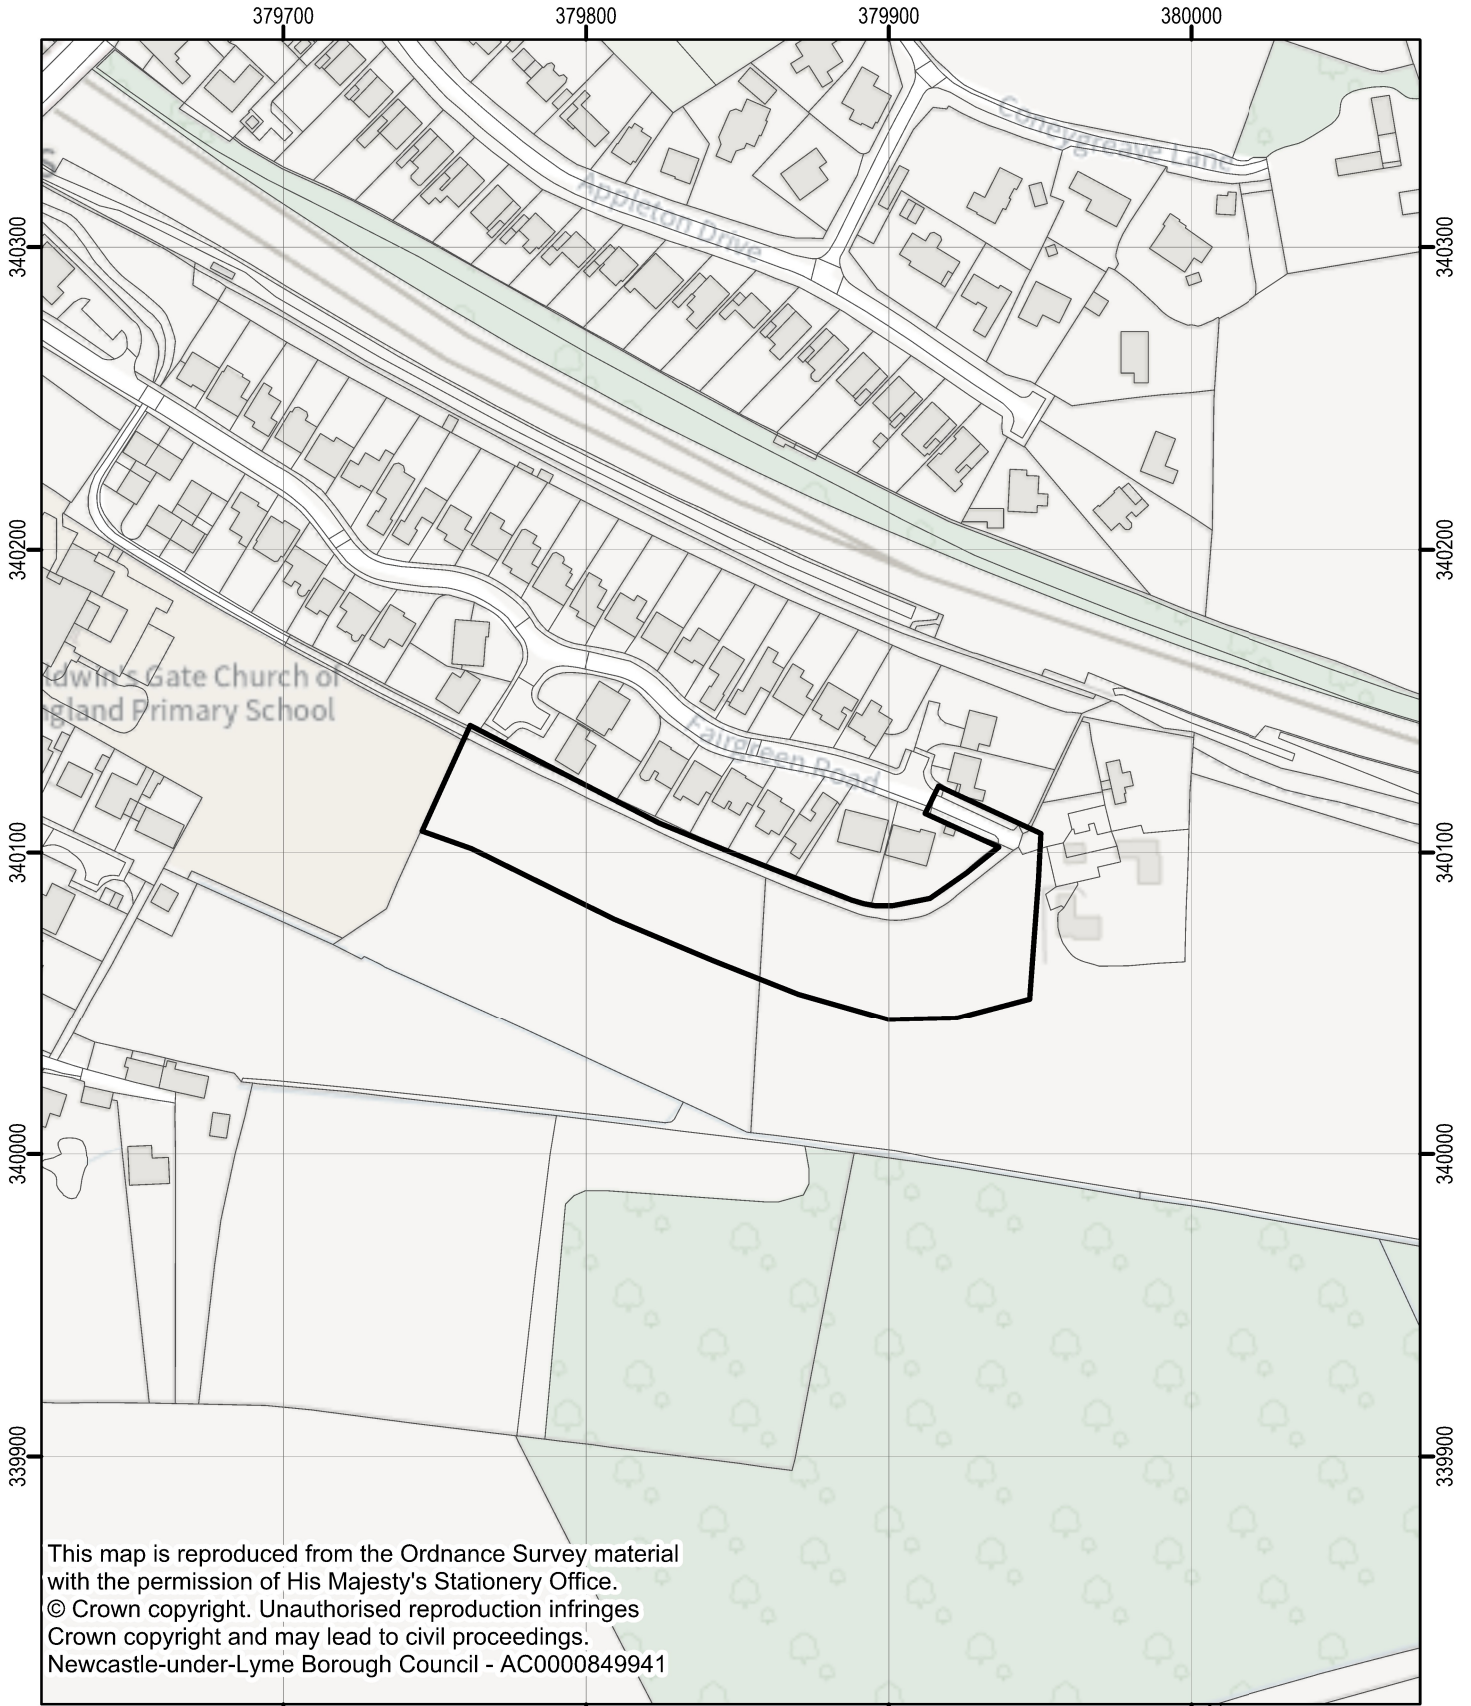

26/00192/FUL
Land adj Fairgreen Road
Baldwins Gate

This map is reproduced from the Ordnance Survey material with the permission of His Majesty's Stationery Office.
© Crown copyright. Unauthorised reproduction infringes Crown copyright and may lead to civil proceedings.
Newcastle-under-Lyme Borough Council - AC0000849941